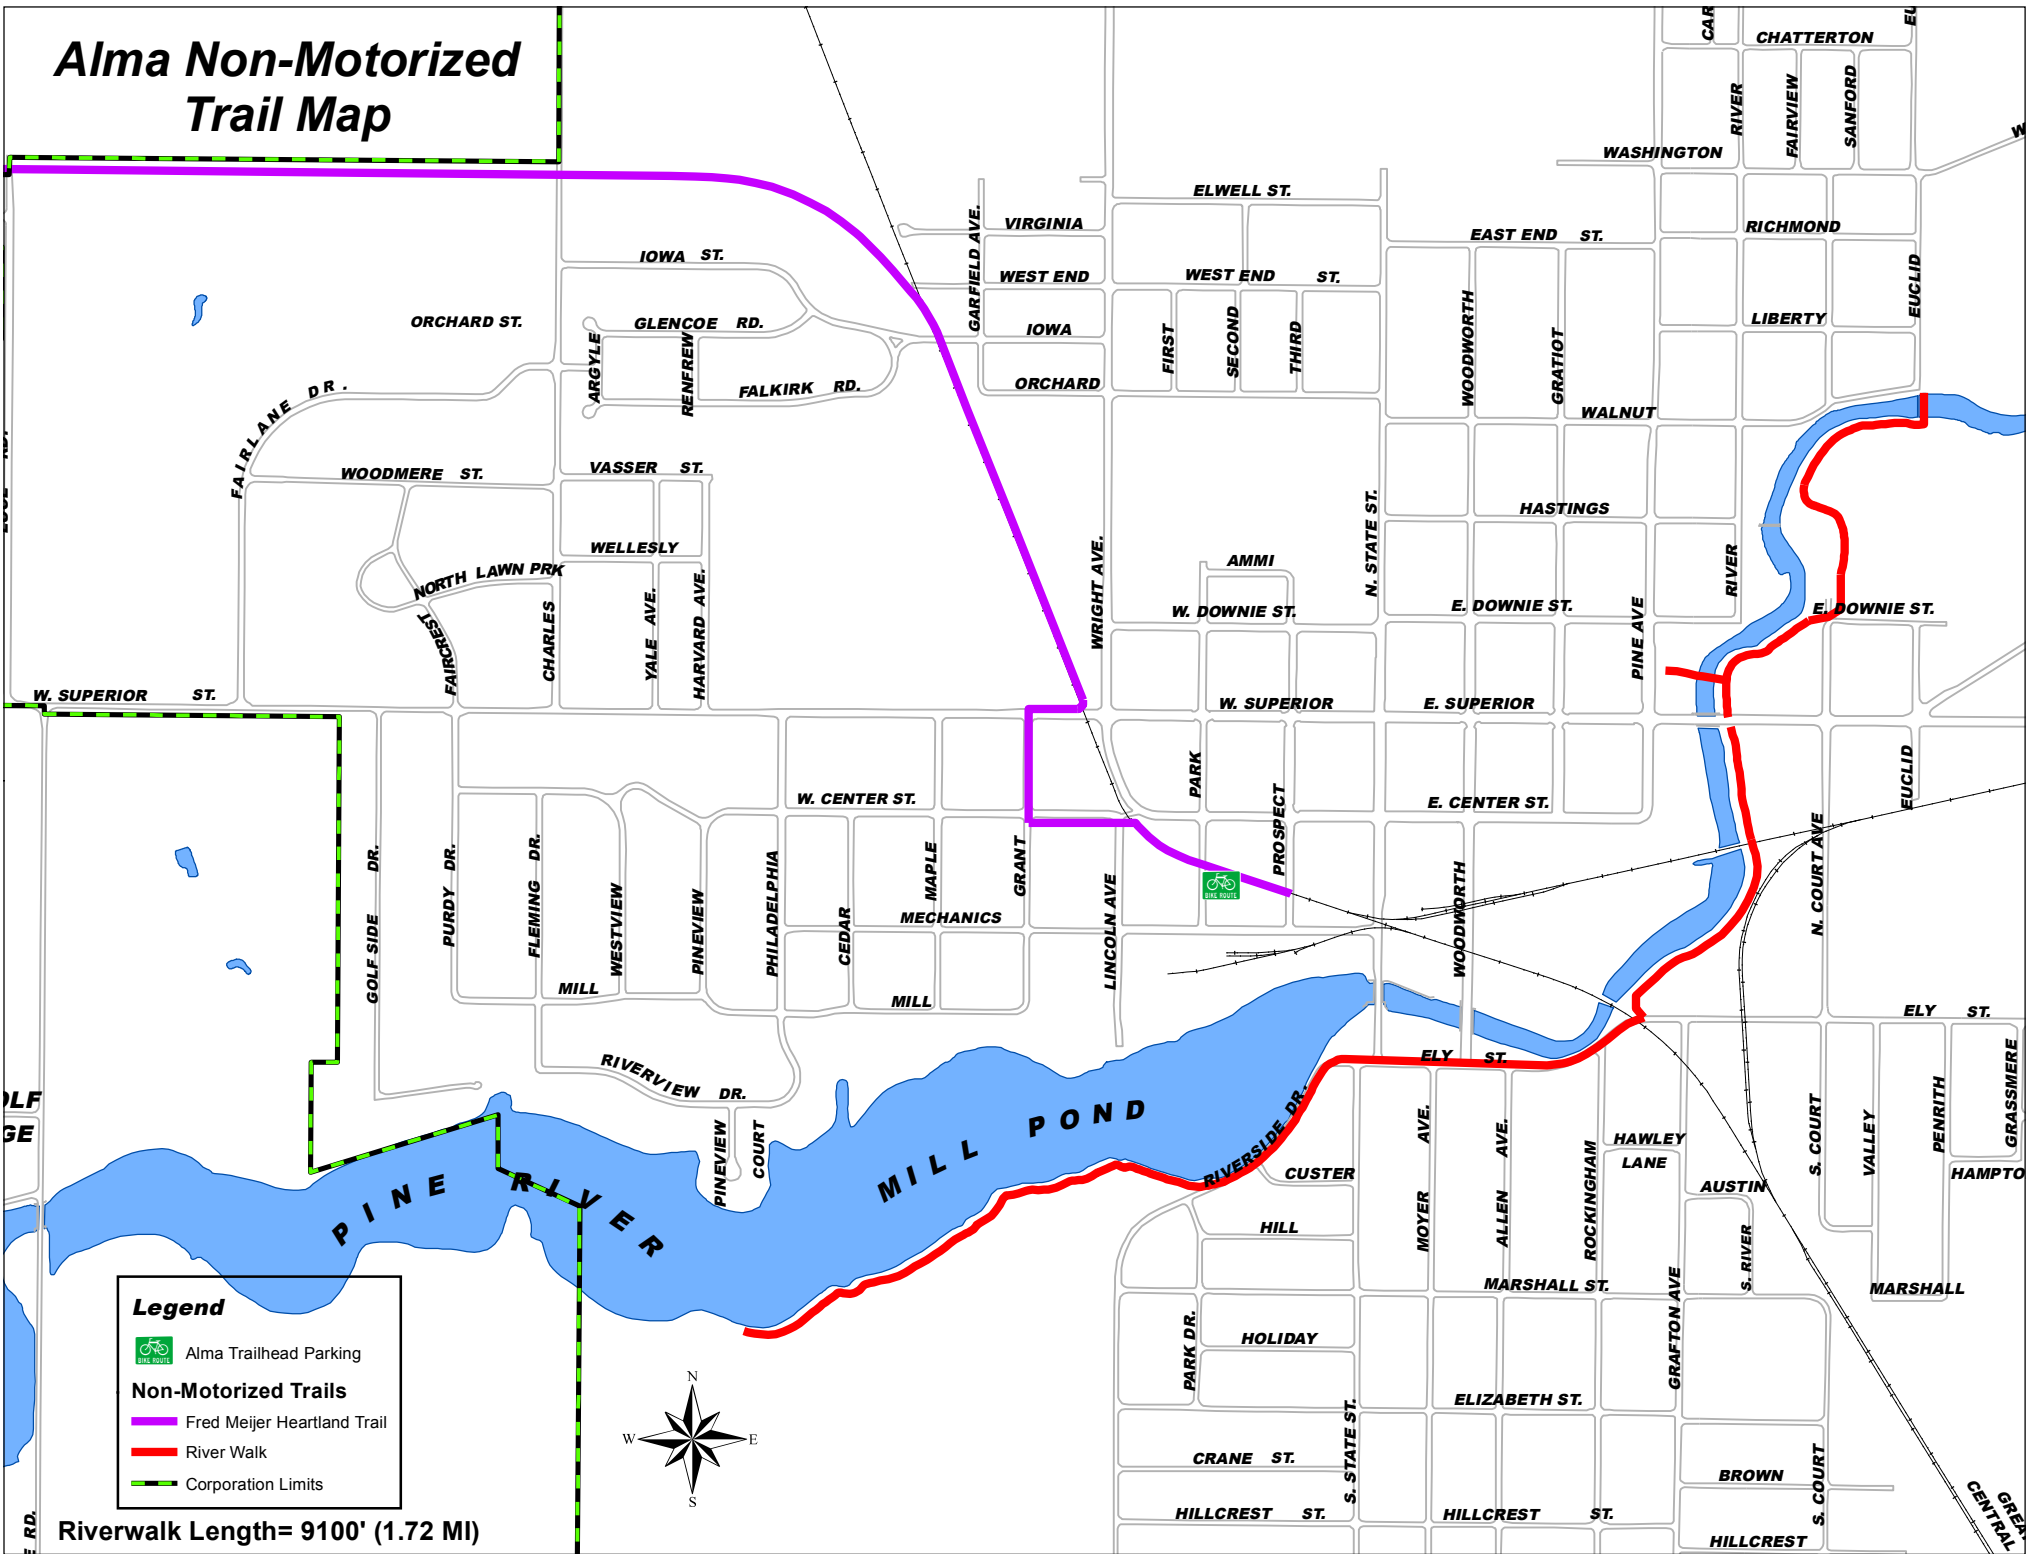

Alma Non-Motorized Trail Map

Legend

-  Alma Trailhead Parking
- Non-Motorized Trails**
-  Fred Meijer Heartland Trail
-  River Walk
-  Corporation Limits

Riverwalk Length= 9100' (1.72 MI)