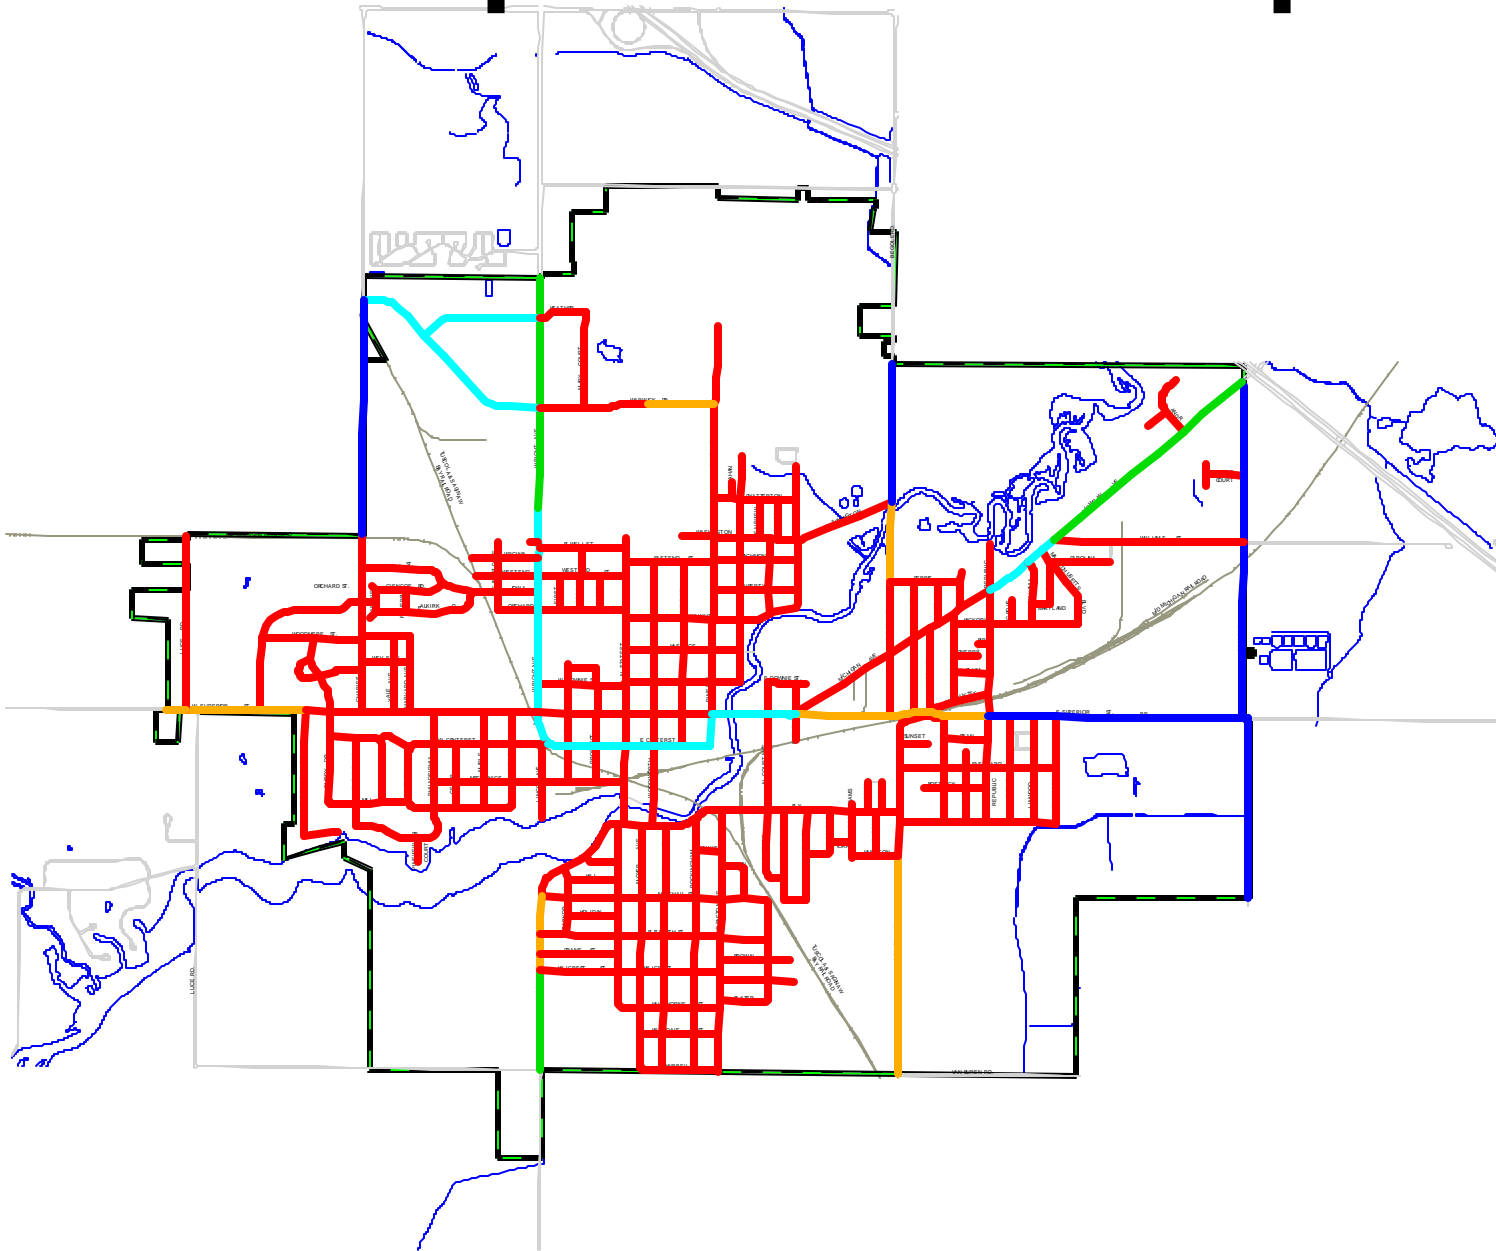

Speed Limit Map

- Speed Limits**
- 25 mph
 - 30 mph
 - 35 mph
 - 40 mph
 - 45 mph
 - Roads.dwg
 - Corporate Limits