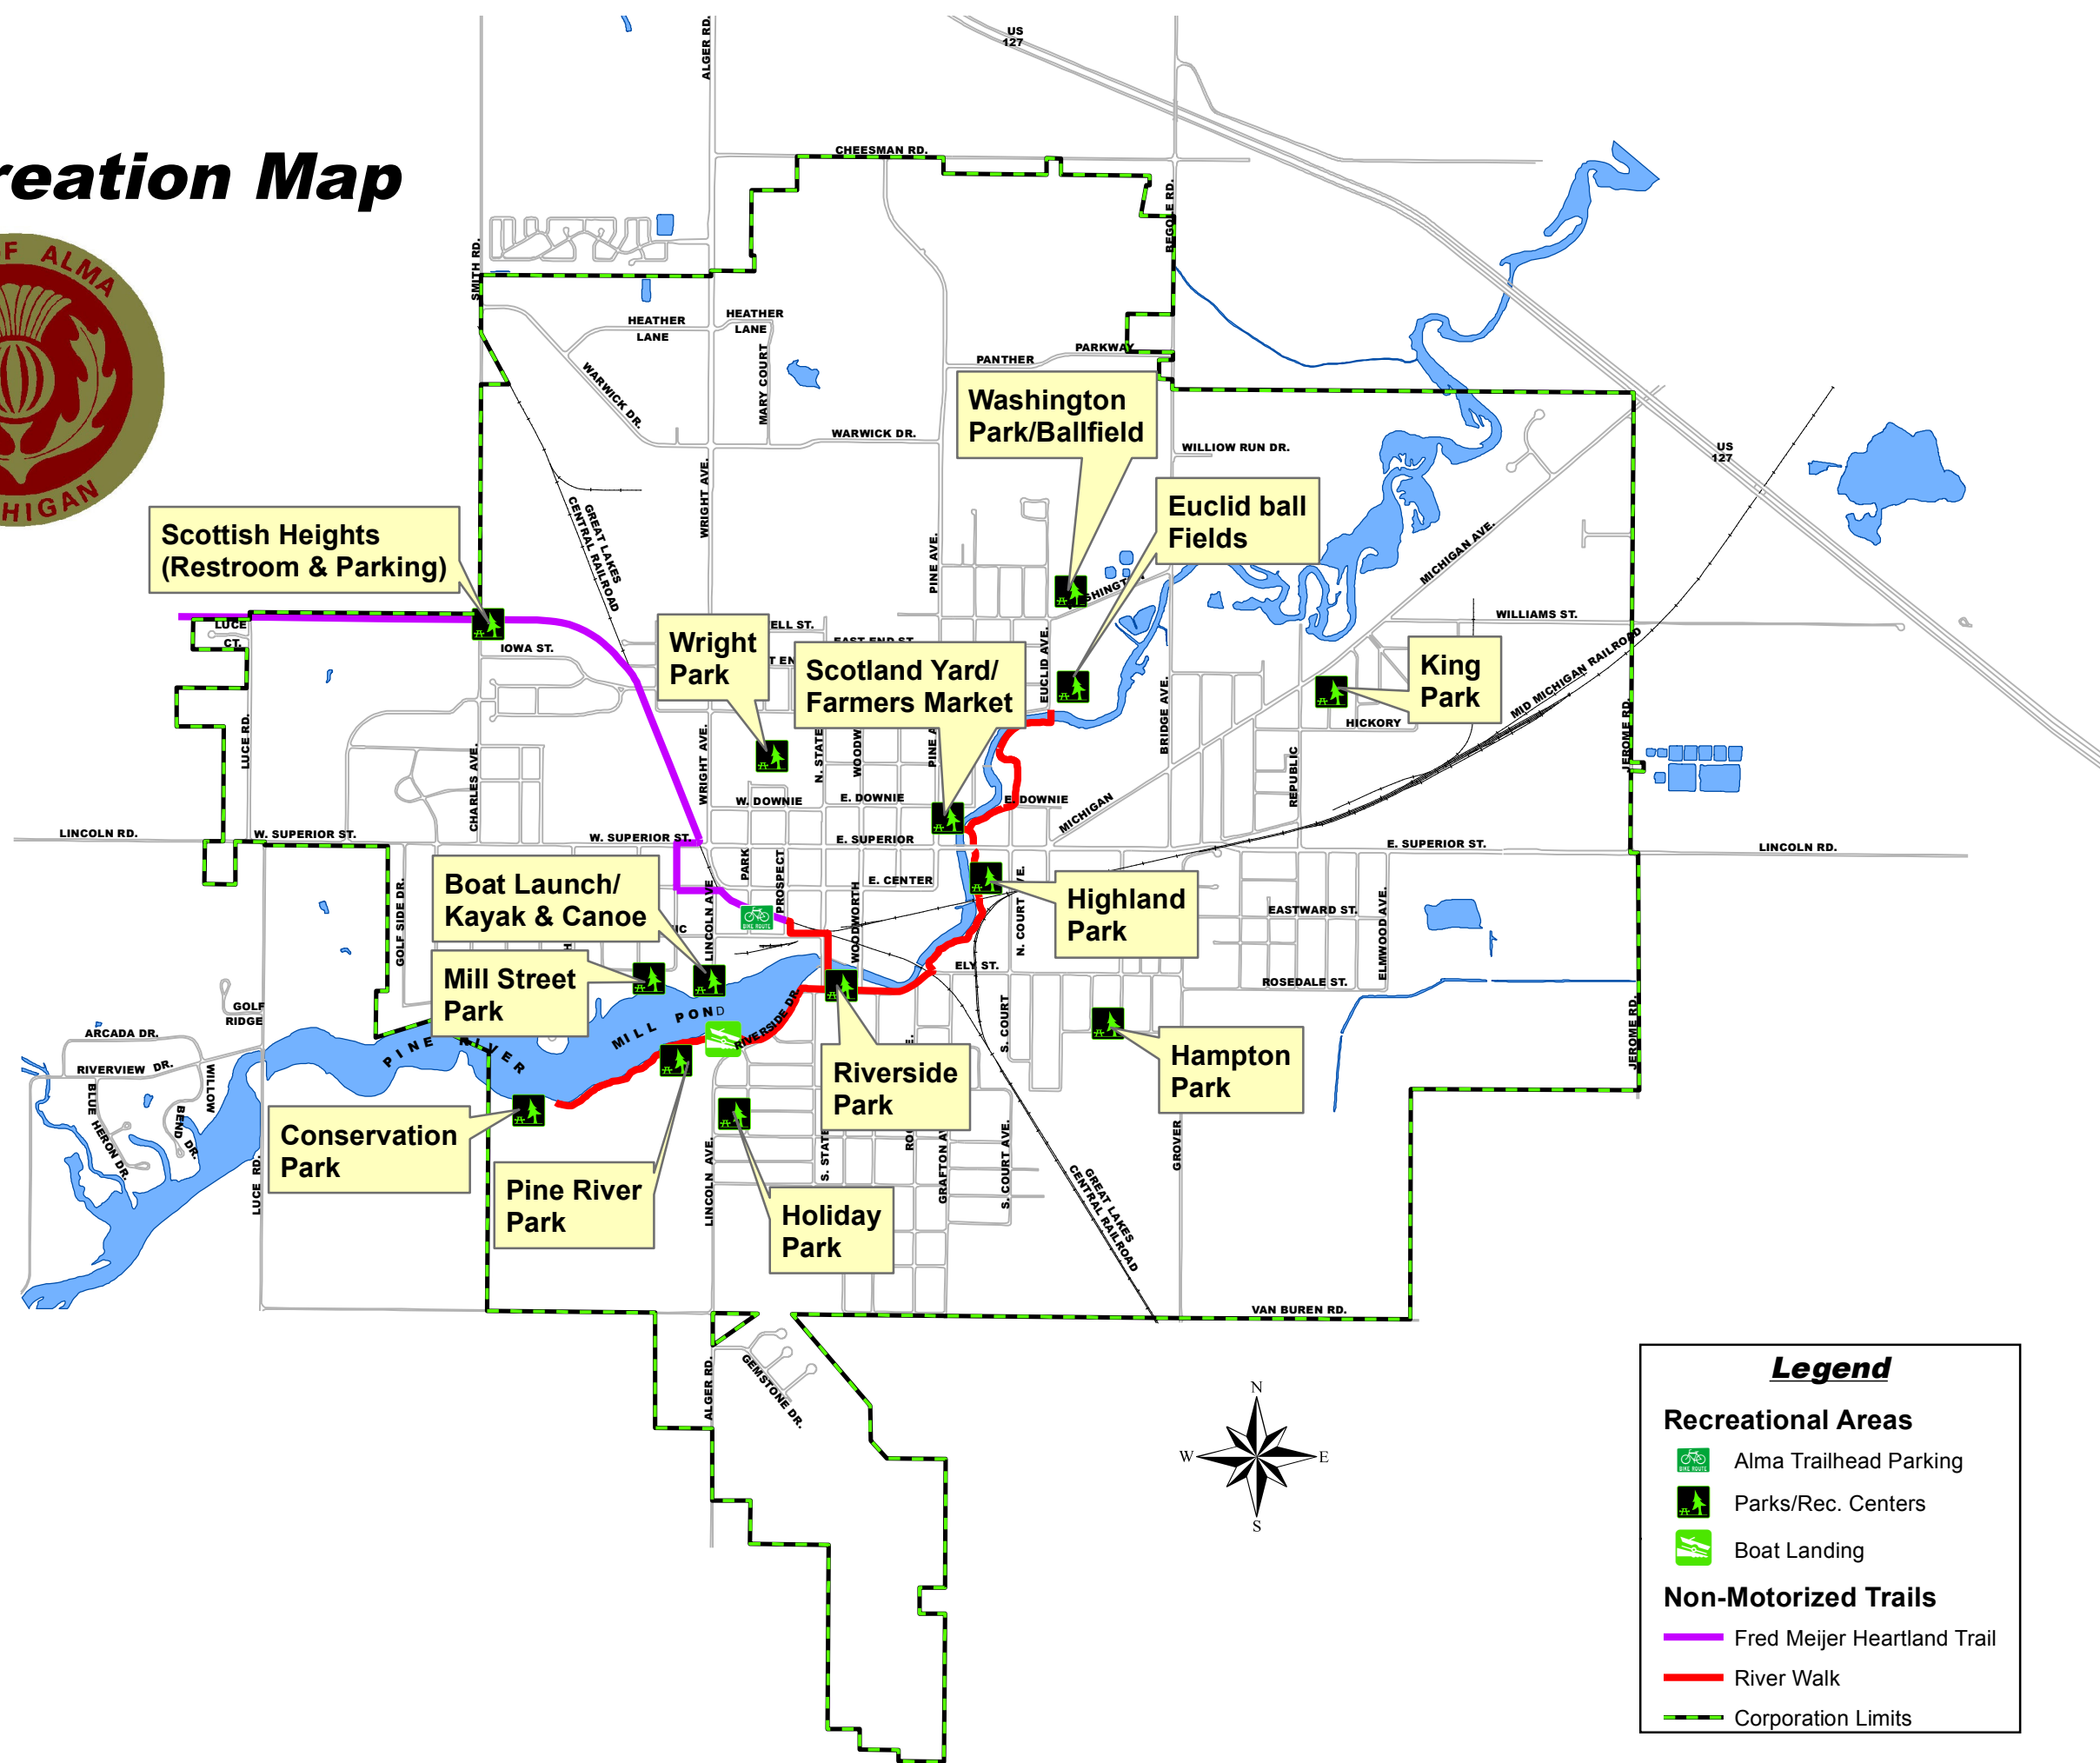

Alma Recreation Map

Legend

Recreational Areas

-  Alma Trailhead Parking
-  Parks/Rec. Centers
-  Boat Landing

Non-Motorized Trails

-  Fred Meijer Heartland Trail
-  River Walk
-  Corporation Limits